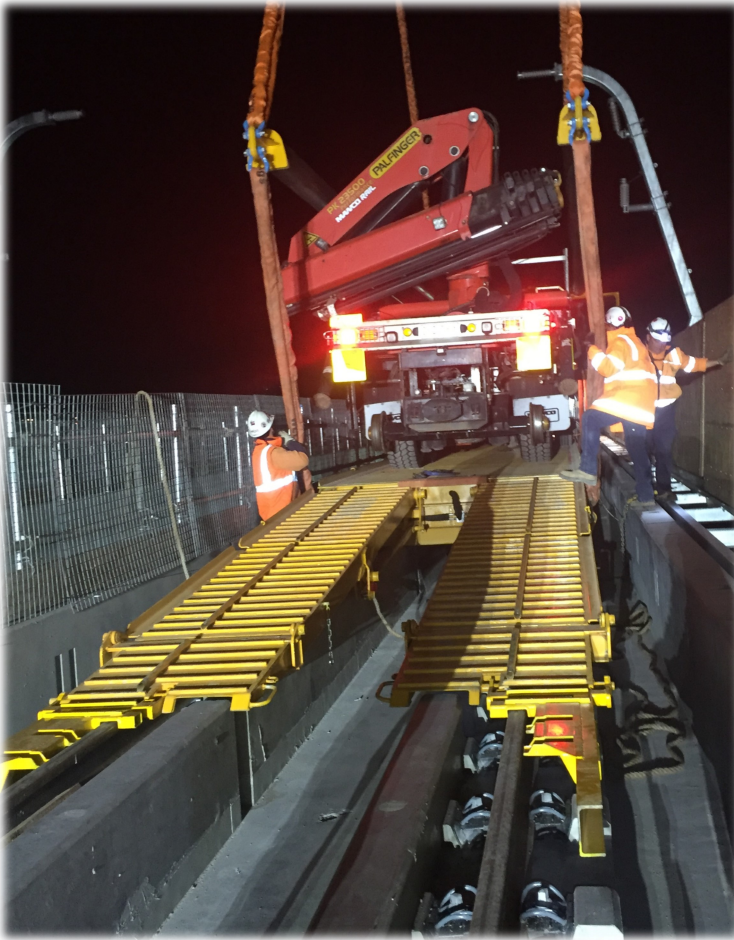

MANCO RAIL

STAYING ON TRACK...STAYING AHEAD

Manco Rail RRV Lifting Flatracks MPLR25T

MANCO RAIL

121 Harris Road, East Tamaki

Auckland, New Zealand

www.manco.co.nz

Available from 20,000kg SWL to 35,000kg SWL