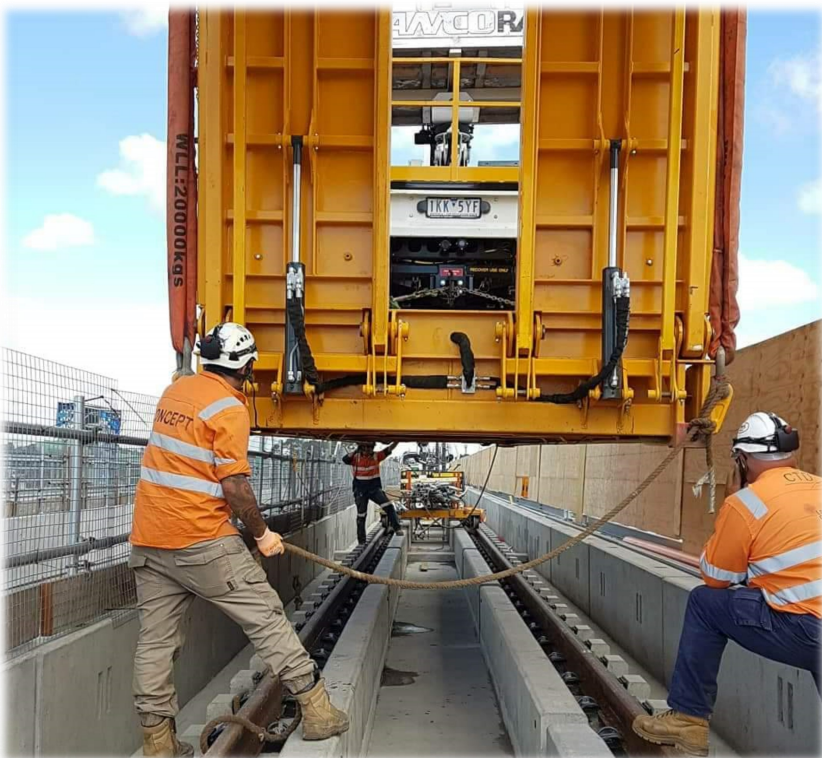

MANCO RAIL

STAYING ON TRACK...STAYING AHEAD

Manco Rail RRV Lifting Flatracks MPLR25T

MANCO RAIL

121 Harris Road, East Tamaki

Auckland, New Zealand

www.manco.co.nz

Available from 20,000kg SWL to 35,000kg SWL